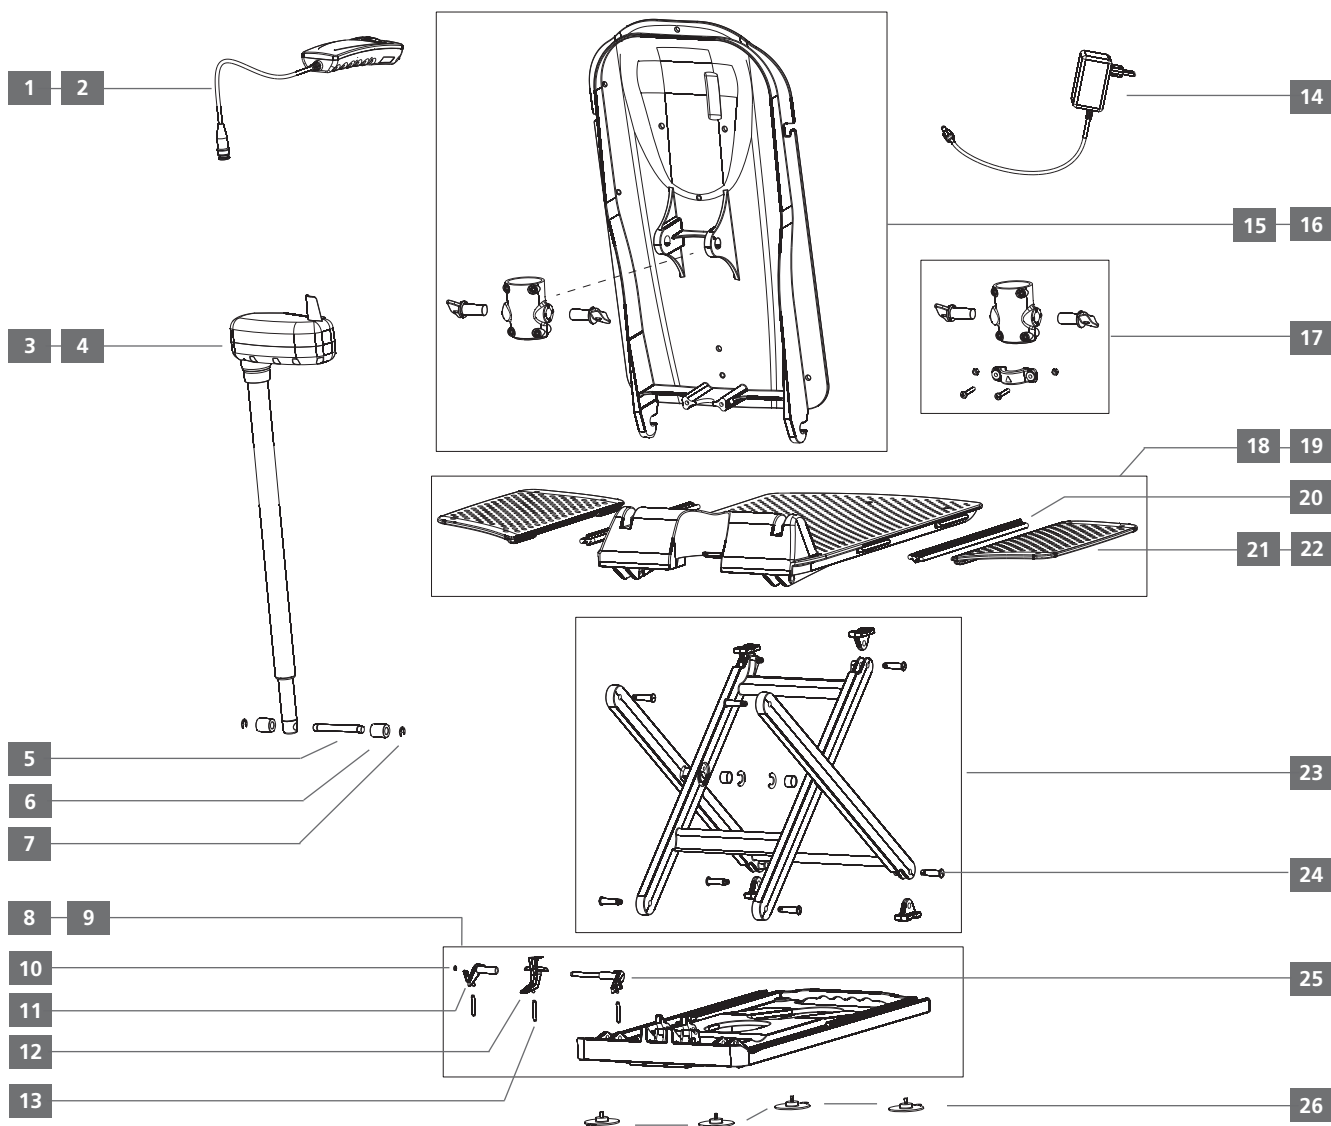

KANJO

Bath lift

Product type	Product name	Item no.	Version
Badewannenlifter	Kanjo Power	750/50 750/62	2023/08 V3.1
	Kanjo Eco	750/51 750/63	
	Kanjo B-Protect	750/30	
	Kanjo XL	750/70	

Position	Qty./ Kanjo	Eco	Power	B-Protect	XL	Item no.	Description	Qty. supply
1	1	■				477025	Manual control Eco with quick charging technology (3 cells)	pc.
2	1		■	■	■	477016	Manual control Power with quick charging technology (4 cells)	pc.
3	1	■	■	■		477035	Linear drive (LAV5)	pc.
4	1				■	477036	Linear drive XL (LAV5)	pc.
5	1	■	■	■	■	075136	Bolt for spindle/drive base mount LAV5 (LAV/2/LAV3/LAV4)	pc.
6	2	■	■	■	■	075135	Bushing for tilt function LAV5 (LAV/2/LAV3/LAV4)	pc.