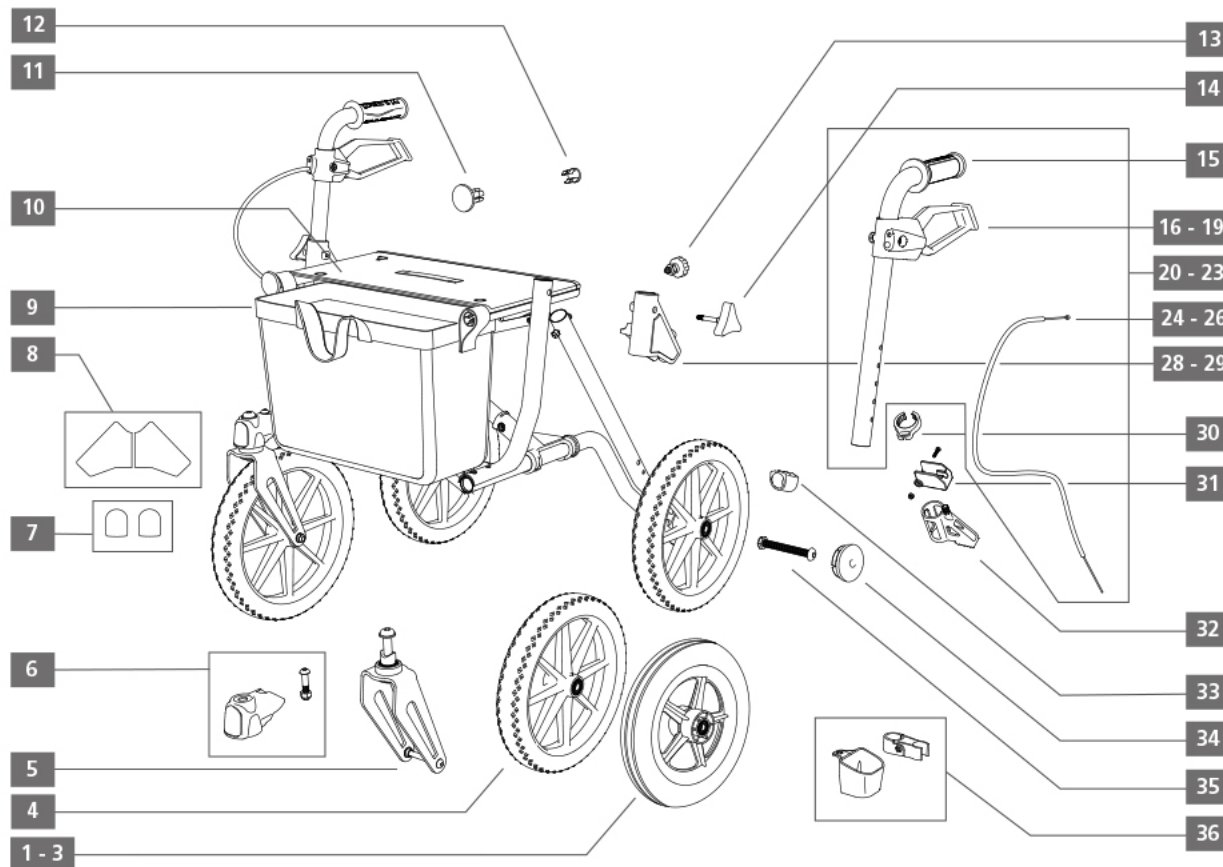

TAiMA^{XC}

DIETZ GROUP

Lightweight rollator

Product name	Product version	Item-no.	Version
TAiMA XC	PU Tyres	200106	V 3.1
	Air Tyres	200107	2023-10

Position	Item-no.	200106 PU	200107 Air	Description	QTY delivered
1	290092	■	■	Wheel, front / rear, 12", pneumatic	pc.
	290138	■	■	Wheel, front / rear, 12", pneumatic from SN 371051871, to SN 371060648	pc.
	290258	■	■	Wheel, front, 12", pneumatic (MBL) from SN 371060649	pc.
	290259	■	■	Wheel, rear left, 12", pneumatic (MBL) from SN 371060649	pc.
	290260	■	■	Wheel, rear right, 12", pneumatic (MBL) from SN 371060649	pc.
2	290091	■	■	Outer Tyre, 12" Schwalbe	pc.
	290294	■	■	Outer Tyre, 12" from SN 371051871, to SN 371060648	pc.
	290264	■	■	Outer Tyre, 12" (MBL) from SN 371060649	pc.
3	290077	■	■	Tube, 12", with angled valve	pc.
	290293	■	■	Tube, 12" from SN 371051871, to SN 371060648	pc.
	290263	■	■	Tube, 12" (MBL) from SN 371060649	pc.
4	290122	■	■	Wheel, front/rear, 12", PU to SN 370007980	pc.
	290256	■	■	Wheel, front, 12", PU (MBL) from SN 370007981	pc.
	290257	■	■	Wheel, front, 12", PU (MBL) from SN 370007981	pc.
5	290123	■	■	Wheel fork front, inkl. bearing and axle	set
6	290090	■	■	Cover cap suspension, left / right, incl. reflector, crew and nut	set
	290099	■	■	Reflectors, cover cap suspension, 2 pc.	pair