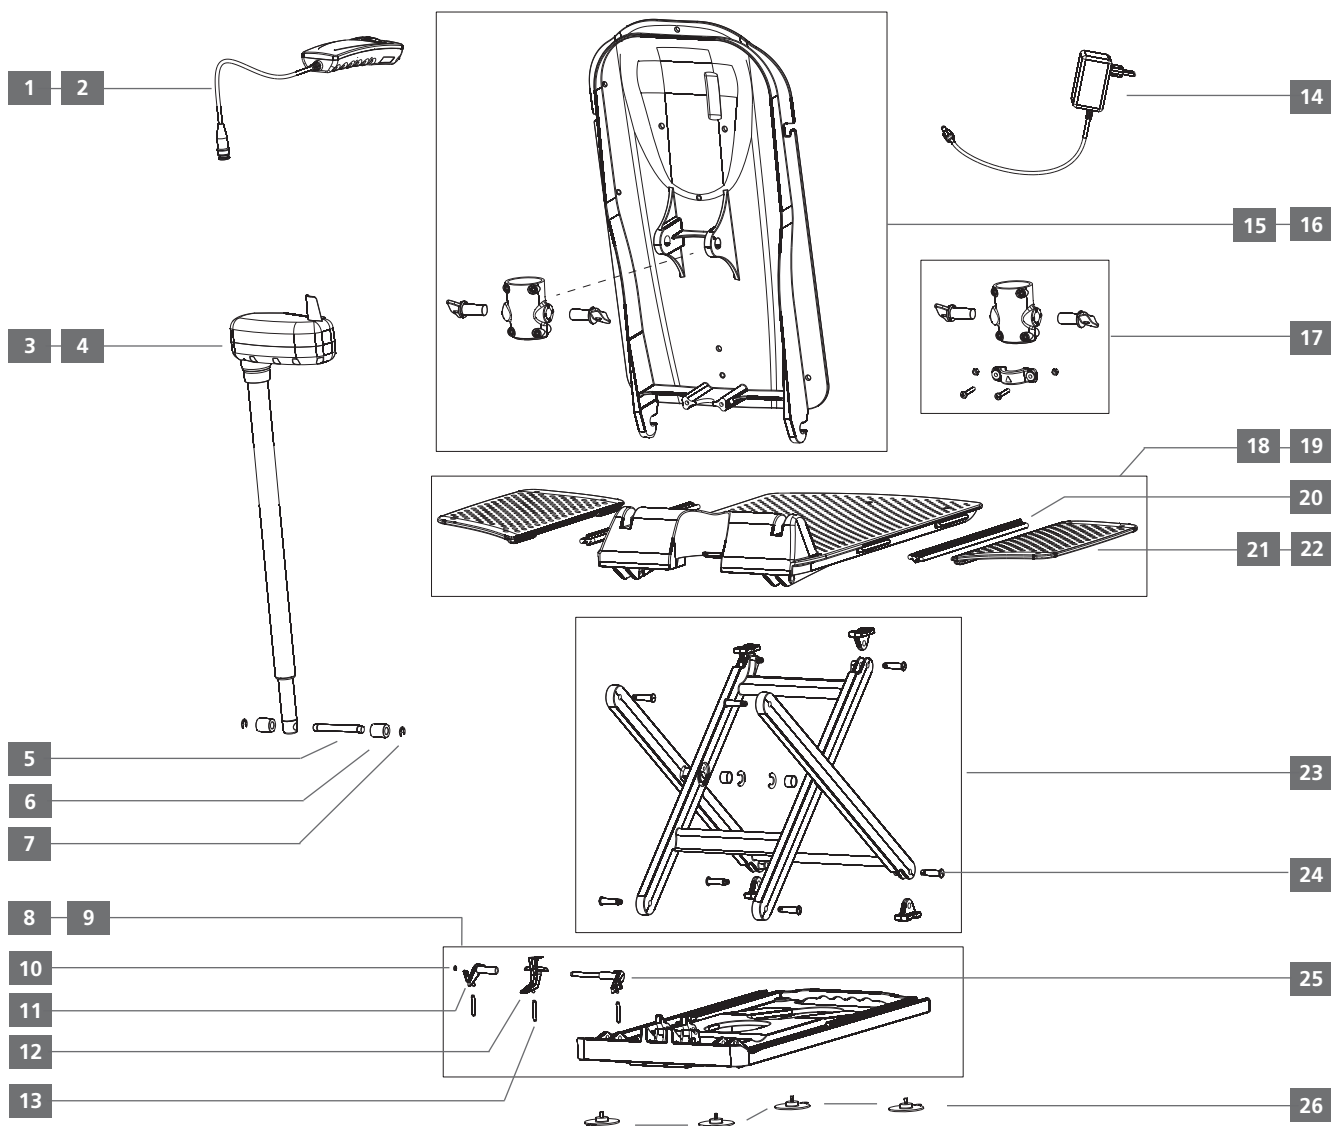

# KANJO

Bath lift

Product type	Product name	Item no.	Version
Badewannenlifter	Kanjo Power	750/50   750/62	2025/09 V3.2
	Kanjo Eco	750/51   750/63	
	Kanjo B-Protect	750/30	
	Kanjo XL	750/70	

Position	Qty./ Kanjo	Eco	Power	B-Protect	XL	Item no.	Description	Qty. supply
1	1	■				477025	Manual control Eco with quick charging technology (3 cells)	pc.
2	1		■	■	■	477016	Manual control Power with quick charging technology (4 cells)	pc.
3	1	■	■	■		477035	Linear drive (LAV5)	pc.
4	1				■	477036	Linear drive XL (LAV5)	pc.
5	1	■	■	■	■	075136	Bolt for spindle/drive base mount LAV5 (LAV/2/LAV3/LAV4)	pc.
6	2	■	■	■	■	075135	Bushing for tilt function LAV5 (LAV/2/LAV3/LAV4)	pc.